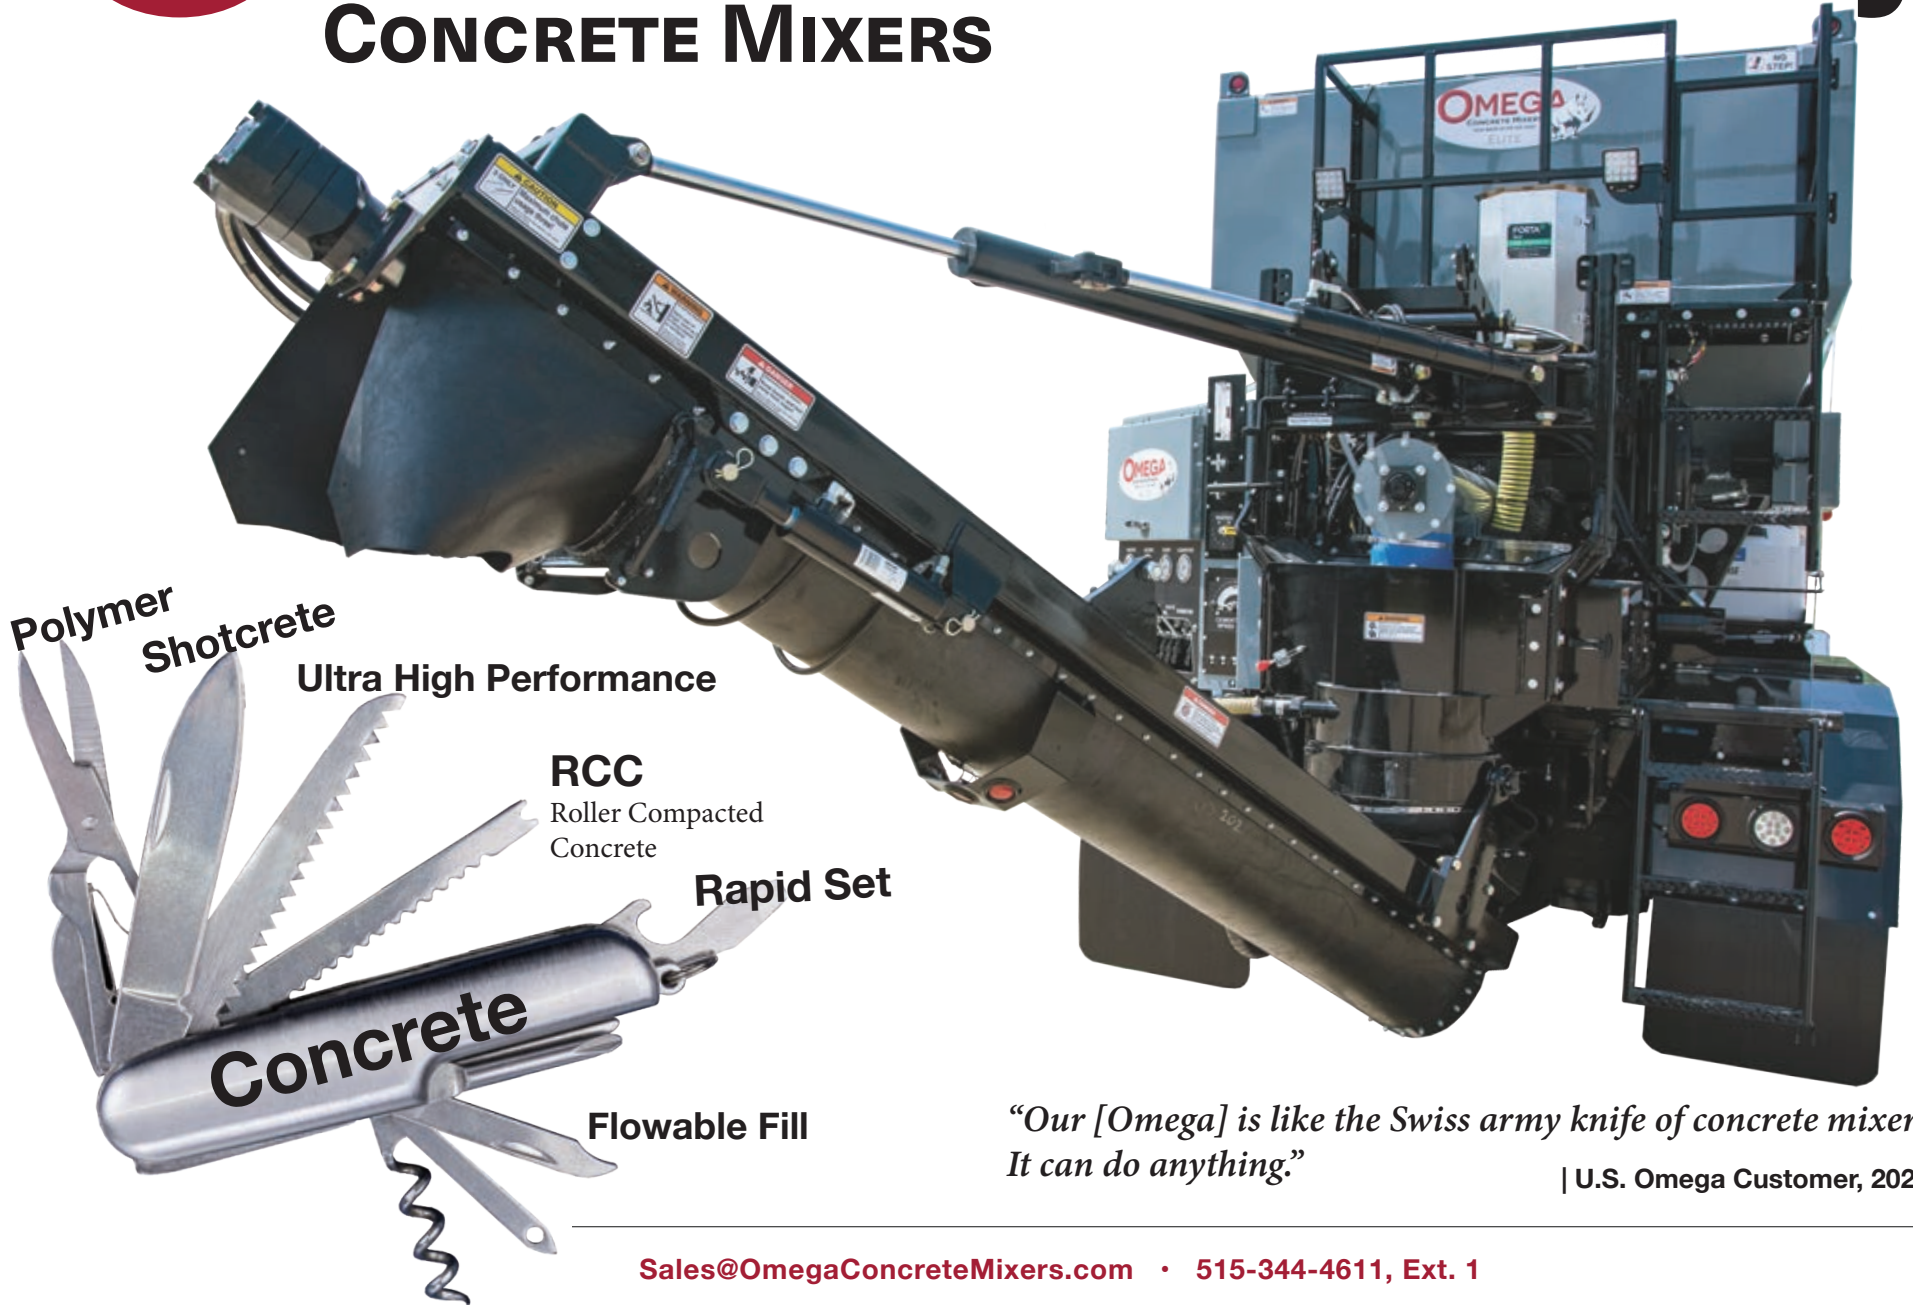

OMEGA™

CONCRETE MIXERS

Versatility

Polymer
Shotcrete

Ultra High Performance

RCC
Roller Compacted
Concrete

Rapid Set

Concrete

Flowable Fill

*“Our [Omega] is like the Swiss army knife of concrete mixers.
It can do anything.”*

| U.S. Omega Customer, 2021